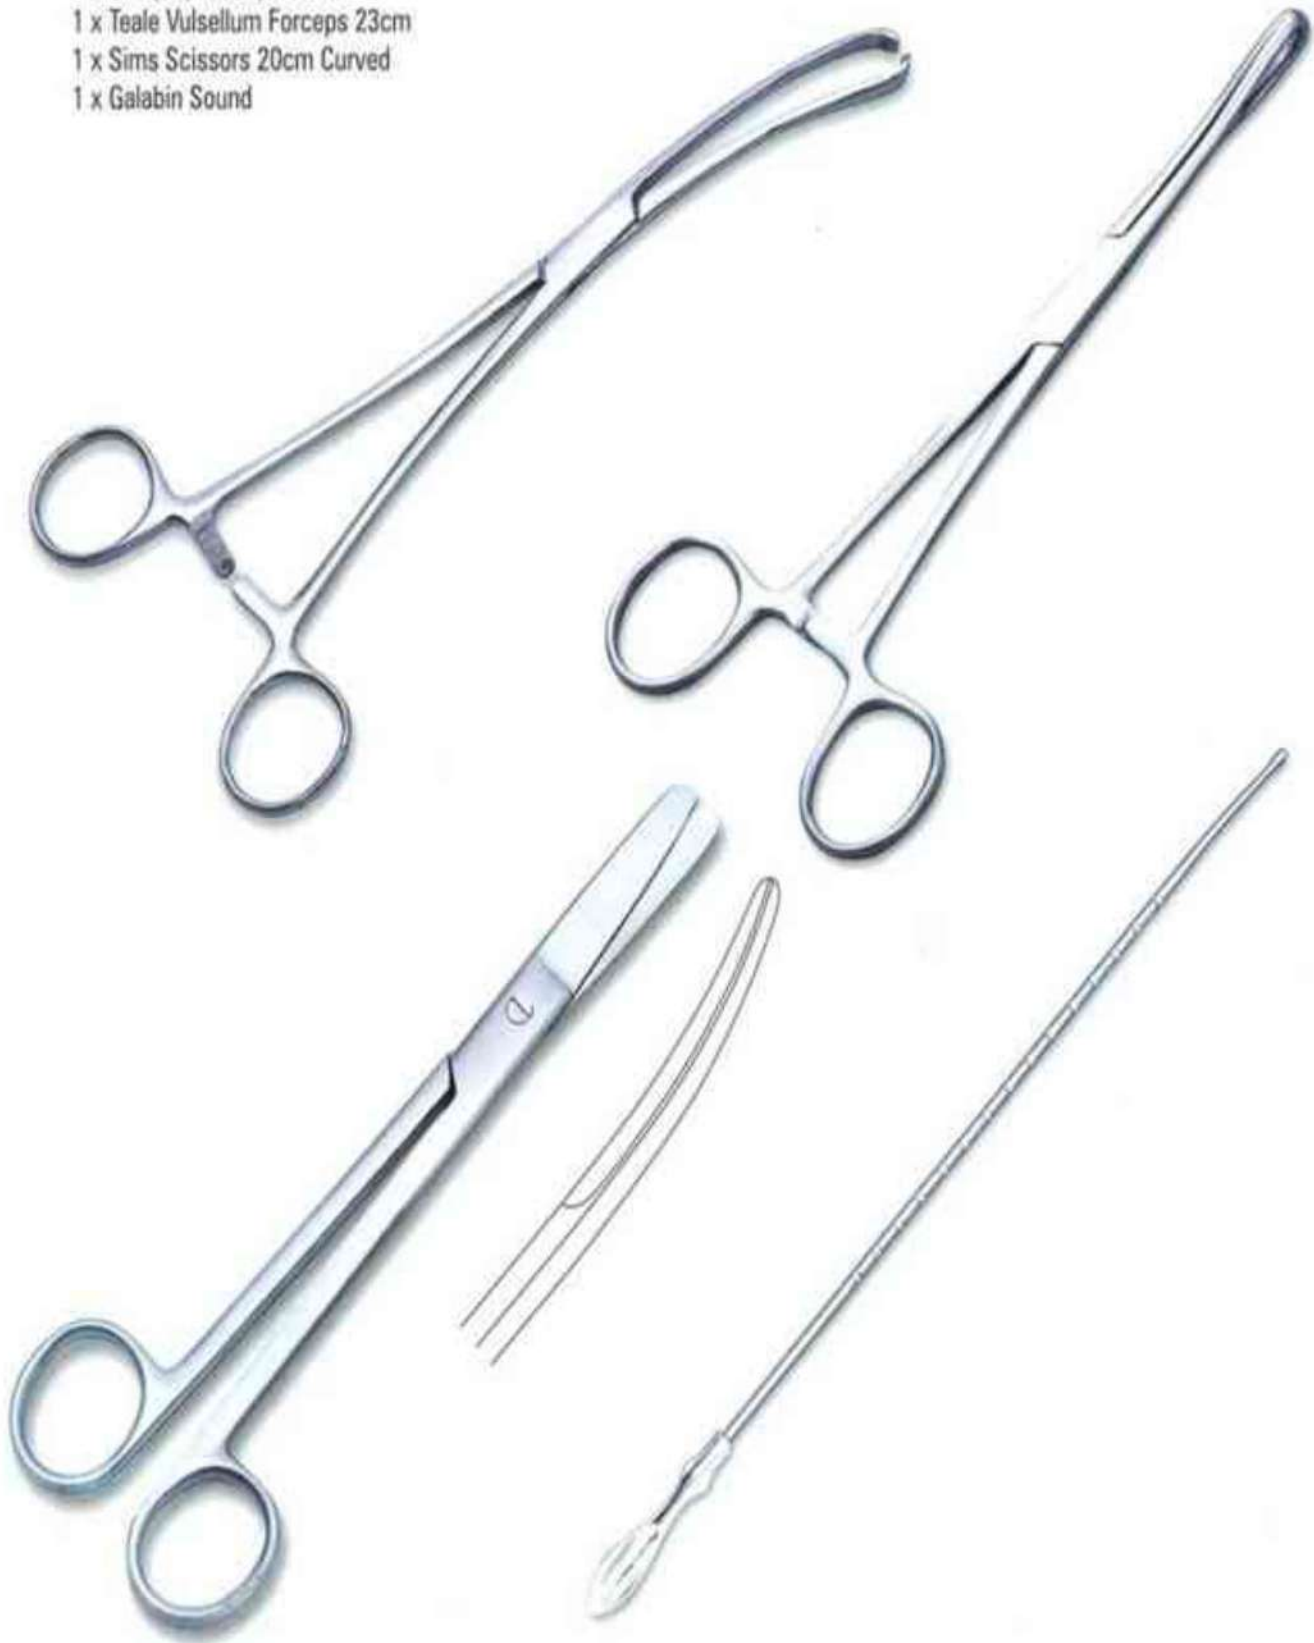

SINGLE USE IUCD SETS

ONE -70-504

IUCD Set (Set of 4pcs)

- 1 x Rampley Forceps 24cm
- 1 x Teale Vulsellum Forceps 23cm
- 1 x Sims Scissors 20cm Curved
- 1 x Galabin Sound