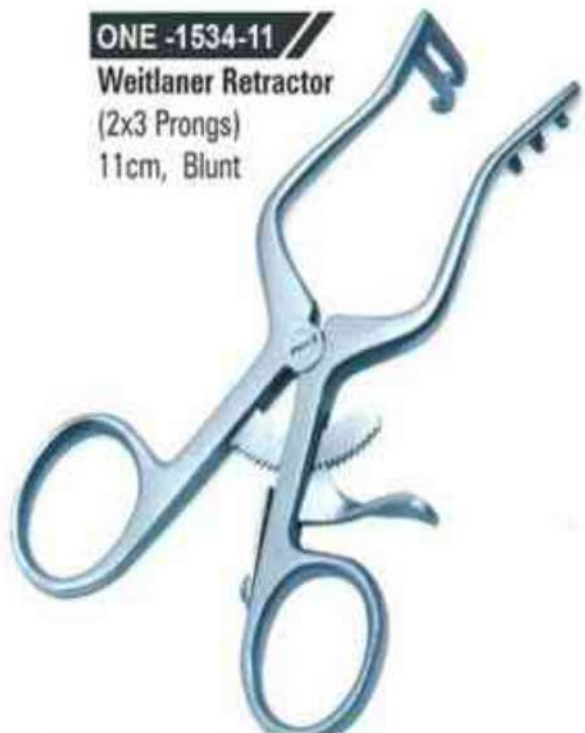

ONE -1534-11

Weitlaner Retractor
(2x3 Prongs)
11cm, Blunt