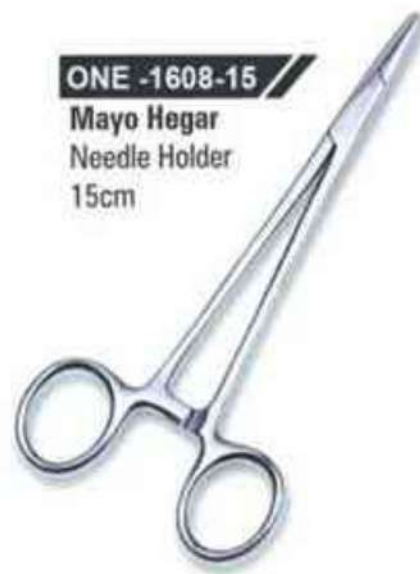

ONE -2580-14

Laborde Forceps
14cm

SINGLE USE FORCEPS

ONE -50-792
Littlewood Forceps
(2x3 Teeth)
19cm,

ONE -1604-13
Neivert Needle Holder
13cm

ONE -1608-15
Mayo Hegar
Needle Holder
15cm

ONE -2651-17
Babcock Forceps
17cm