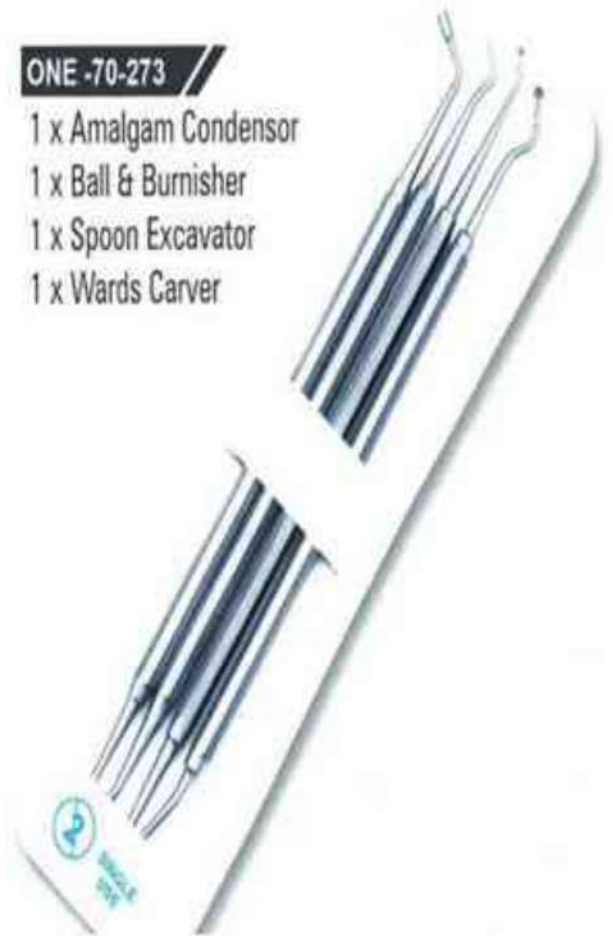

ONE -70-273 //

- 1 x Amalgam Condensor
- 1 x Ball & Burnisher
- 1 x Spoon Excavator
- 1 x Wards Carver