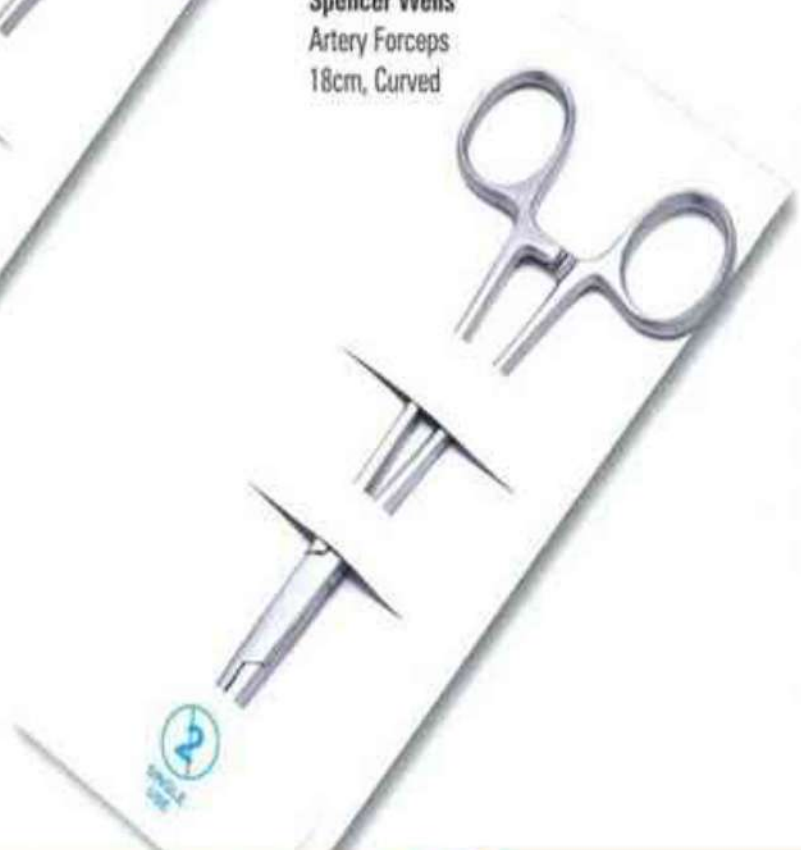

ONE -1244-14
Kocher Forceps
(1x2 Teeth)
14cm,

ONE -6030
Dunhill Artery Forceps
12.5cm, Curved

ONE -1606-15
Crile Wood
Needle Holder
15cm

ONE -1246-13
Spencer Wells
Artery Forceps
13cm, Straight

ONE -1246-15
Spencer Wells
Artery Forceps
15cm, Straight

ONE -1246-18
Spencer Wells
Artery Forceps
18cm, Straight

ONE -1247-18
Spencer Wells
Artery Forceps
18cm, Curved

SINGLE USE FORCEPS WITH PACKING

ONE -1356-18

Ramsey
Sponge Holding Forceps
18cm

ONE -50-135

Vasectomy Forceps
Blunt
16cm