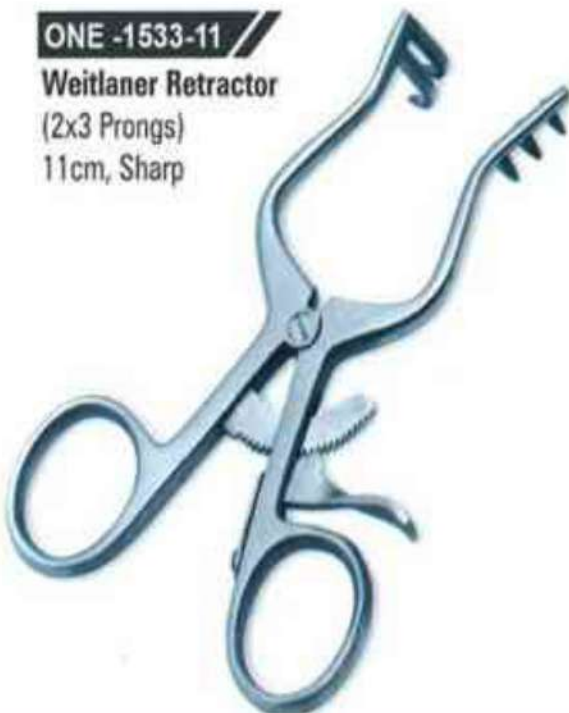

ONE -1533-11

Weitlaner Retractor
(2x3 Prongs)
11cm, Sharp