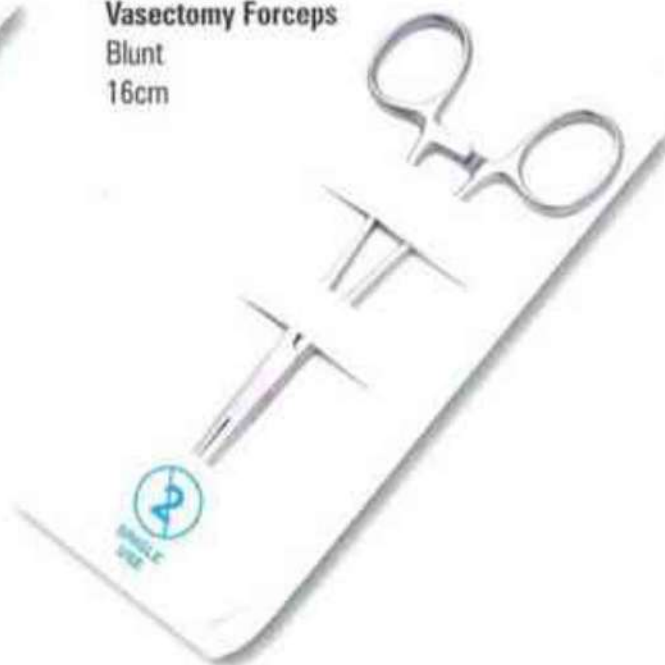

ONE -1246-18
Spencer Wells
Artery Forceps
18cm, Straight

ONE -1247-18
Spencer Wells
Artery Forceps
18cm, Curved

SINGLE USE FORCEPS WITH PACKING

ONE -1356-18

Ramsey
Sponge Holding Forceps
18cm

ONE -50-135

Vasectomy Forceps
Blunt
16cm