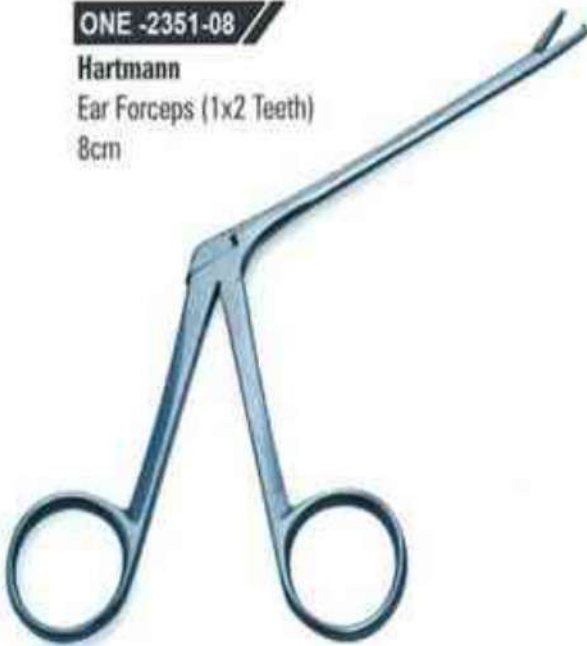

ONE -2351-08

Hartmann
Ear Forceps (1x2 Teeth)
8cm