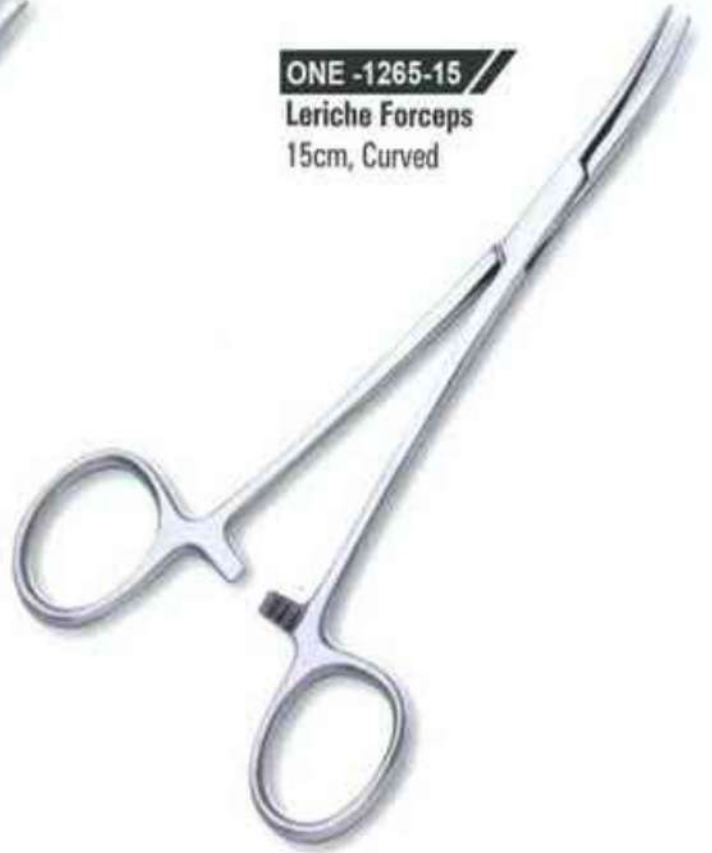

ONE -1247
Spencer Wells
Artery Forceps
13, 15, 18, 20, 23cm
Curved

SINGLE USE FORCEPS

ONE -1266-15

Leriche Forceps
(1x2 Teeth)
15cm, Straight

ONE -1265-15

Leriche Forceps
15cm, Curved

ONE -1224-14

Kelly Forceps
14cm, Straight

ONE -2580-14

Laborde Forceps
14cm

SINGLE USE FORCEPS

ONE -50-792
Littlewood Forceps
(2x3 Teeth)
19cm,

ONE -1604-13
Neivert Needle Holder
13cm

ONE -1608-15
Mayo Hegar
Needle Holder
15cm

ONE -2651-17
Babcock Forceps
17cm